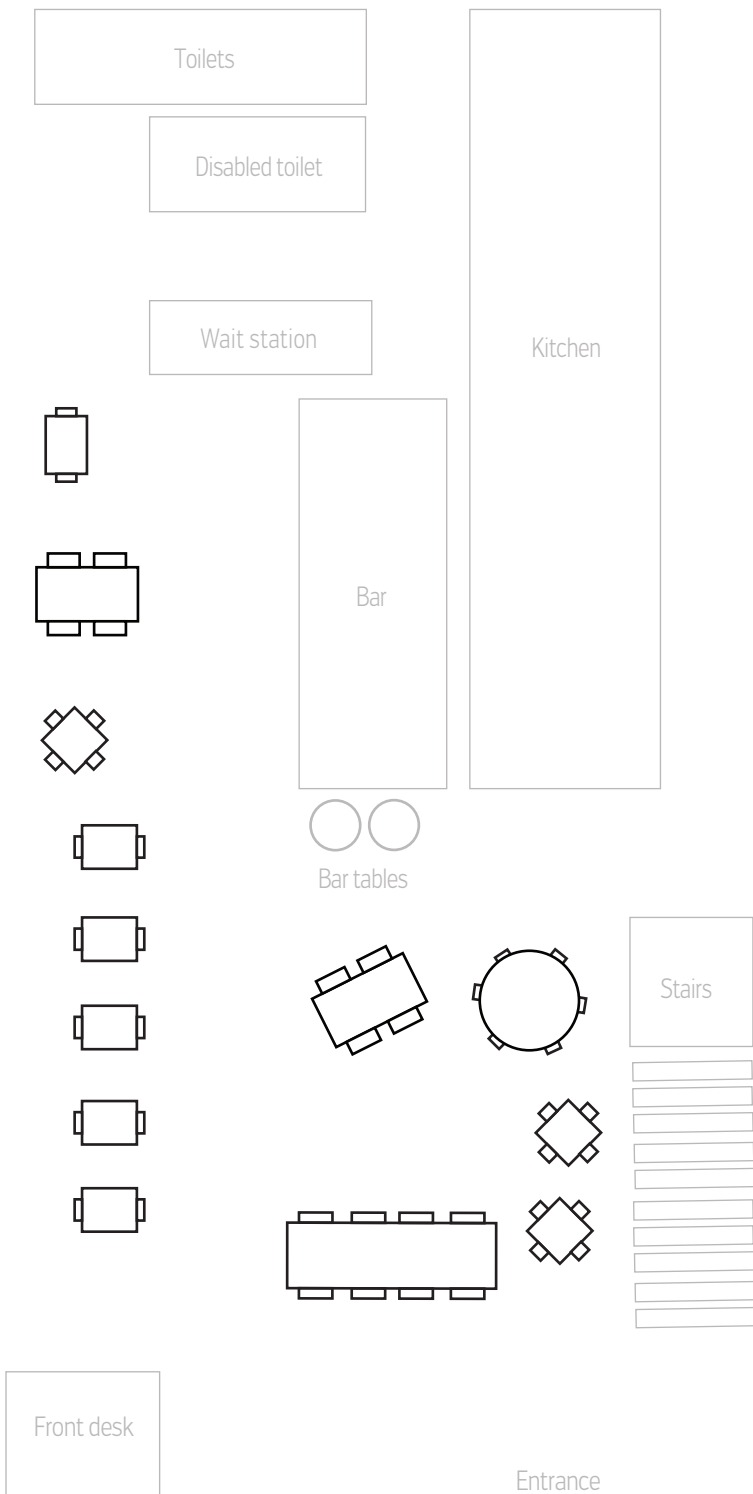

Exclusive hire capacities:
Mezzanine seats up to 60 stands up to 70
Entire venue seats up to 93

Ground Floor
Wheelchair accessible

03 9615 8500
burmalane.com
118 Lt Collins St, Melbourne