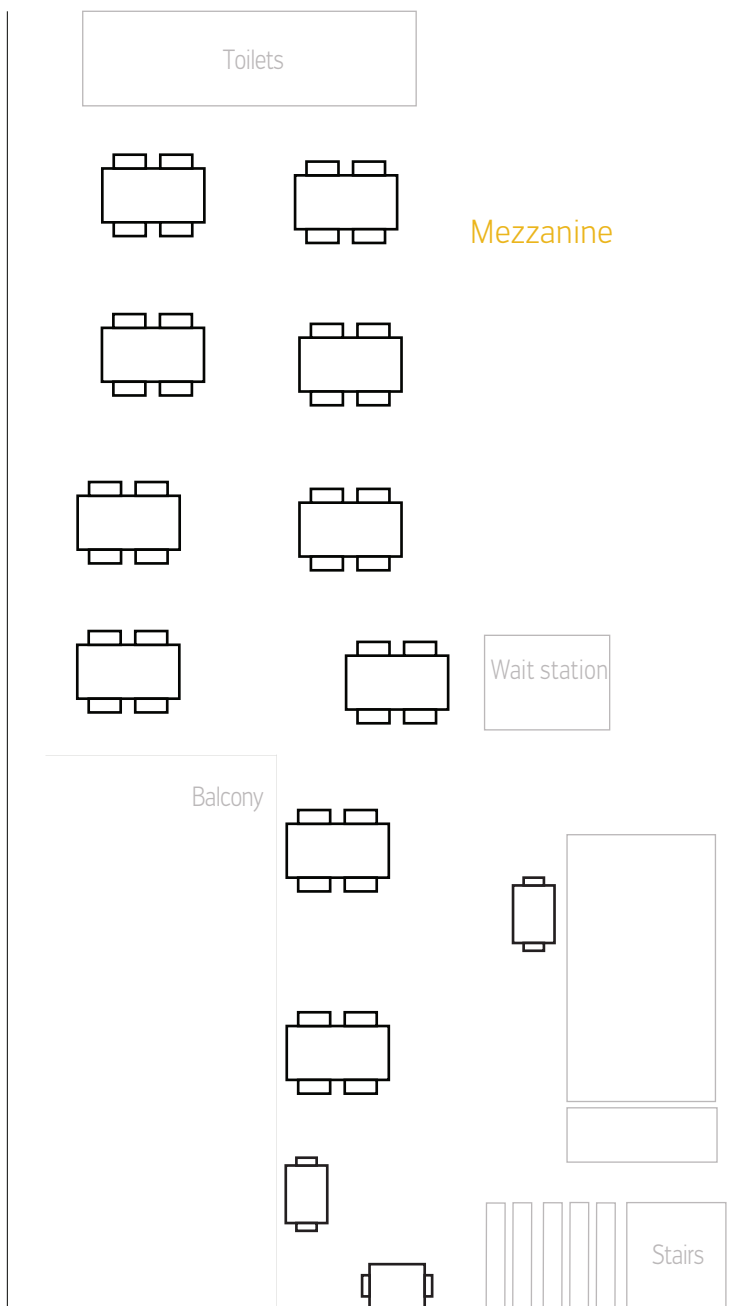

Exclusive hire capacities:
Mezzanine seats up to 60 stands up to 70
Entire venue seats up to 93

Ground Floor
Wheelchair accessible

03 9615 8500
burmalane.com
118 Lt Collins St, Melbourne